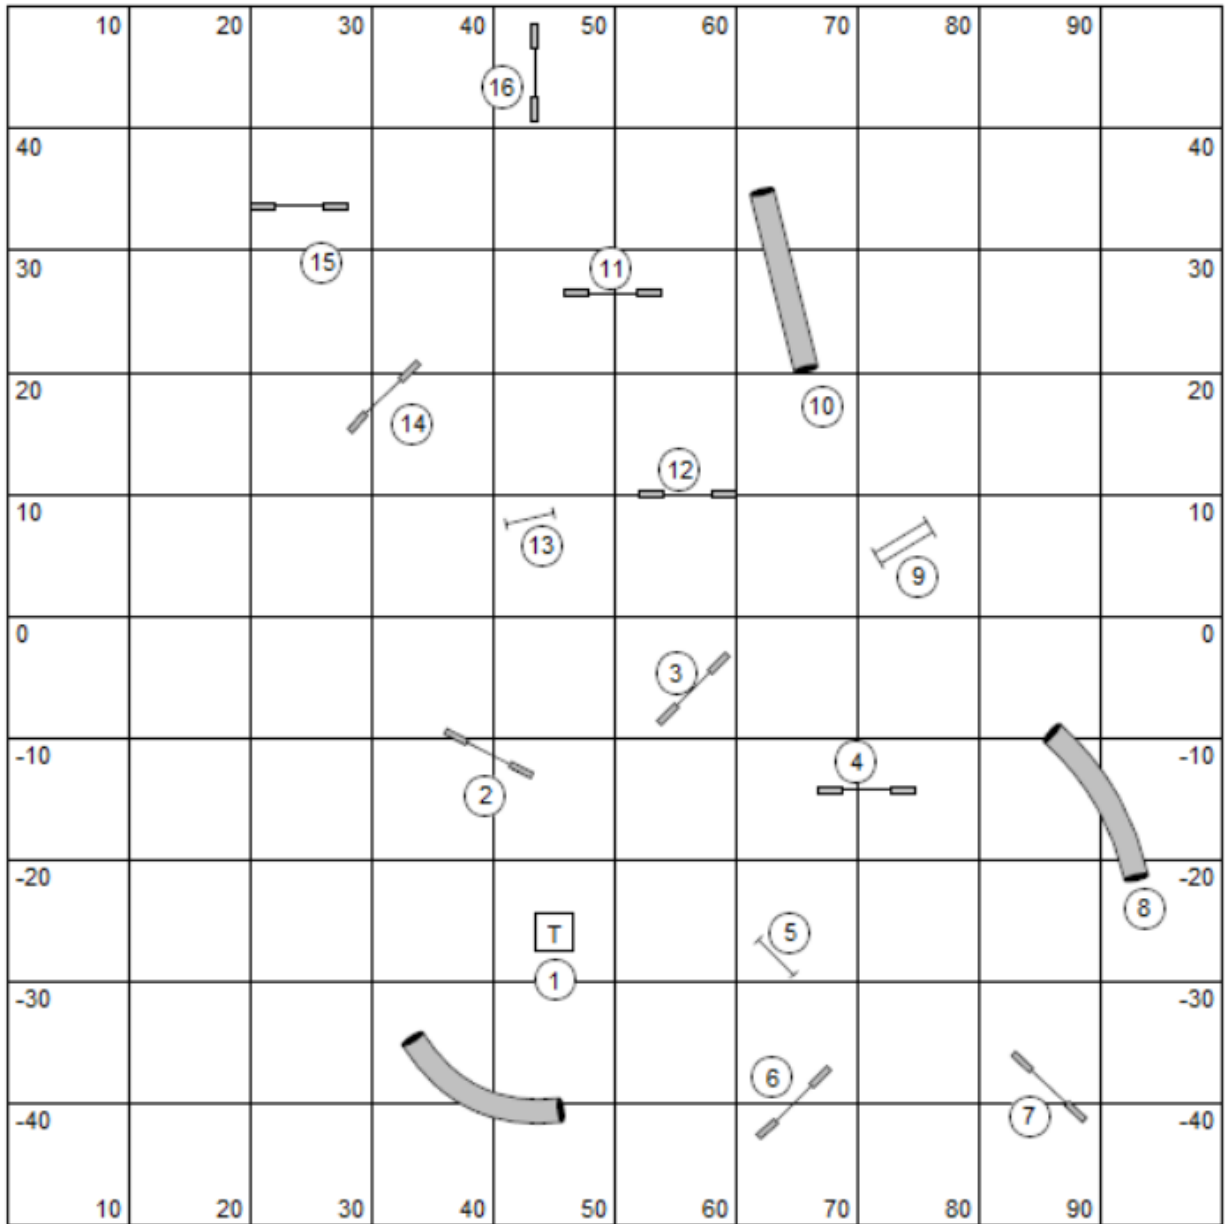

Int Std

VALOR  
May 2015  
Round 1

Michele Godlevski

Int Jumpers

VALOR  
May 2015  
Round 1

Michele Godlevski