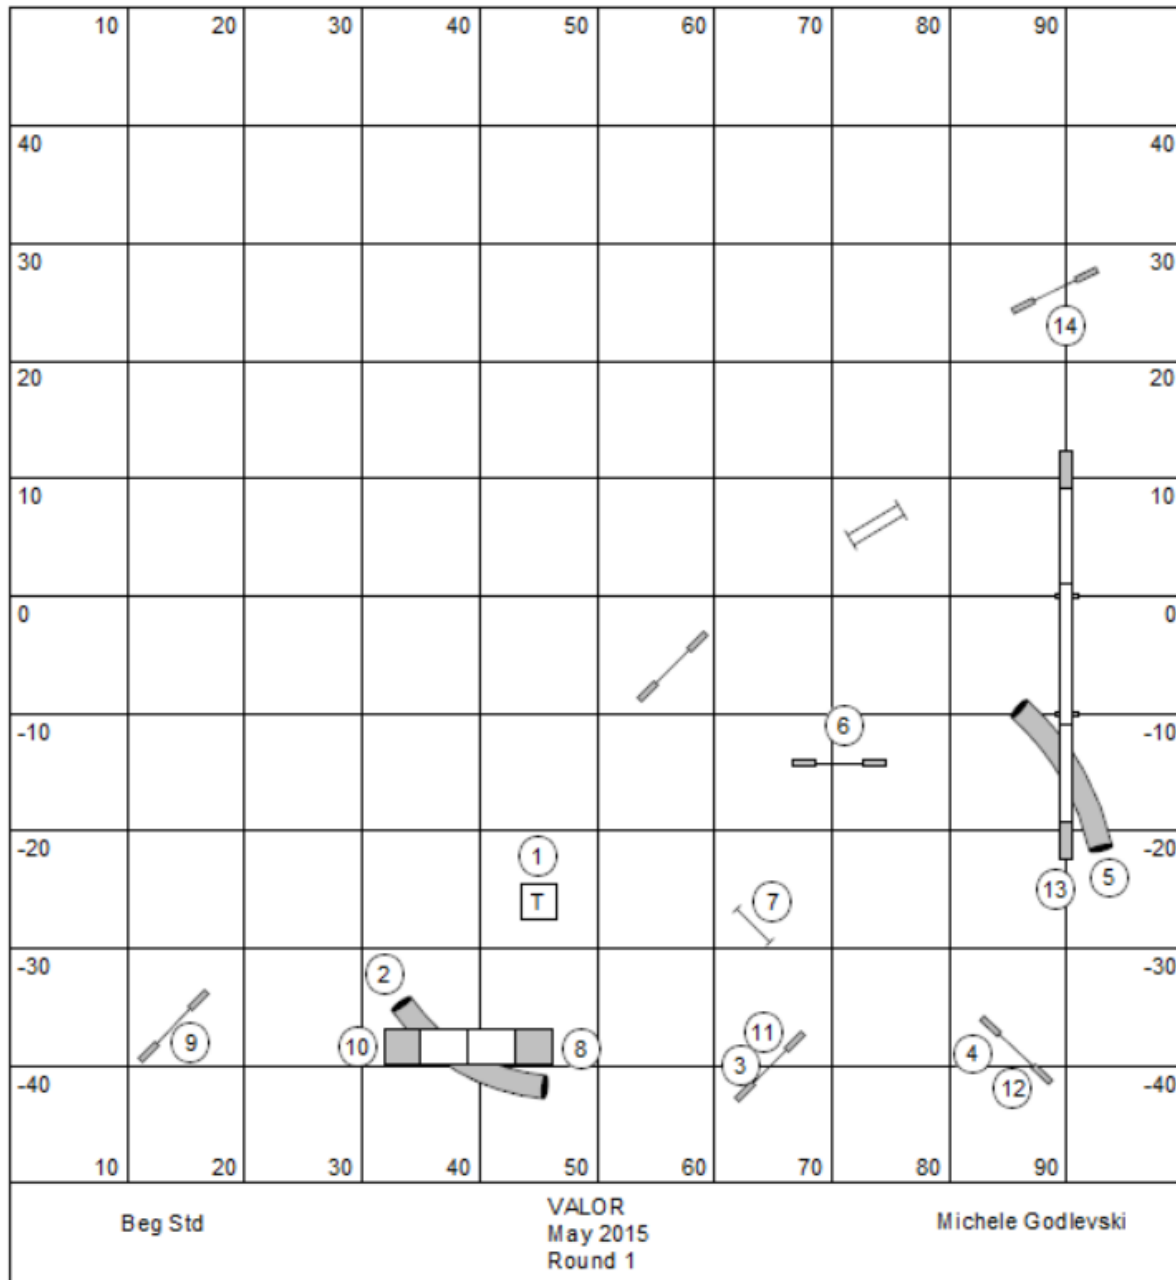

Int Std

VALOR  
May 2015  
Round 1

Michele Godlevski

Int Jumpers

VALOR  
May 2015  
Round 1

Michele Godlevski