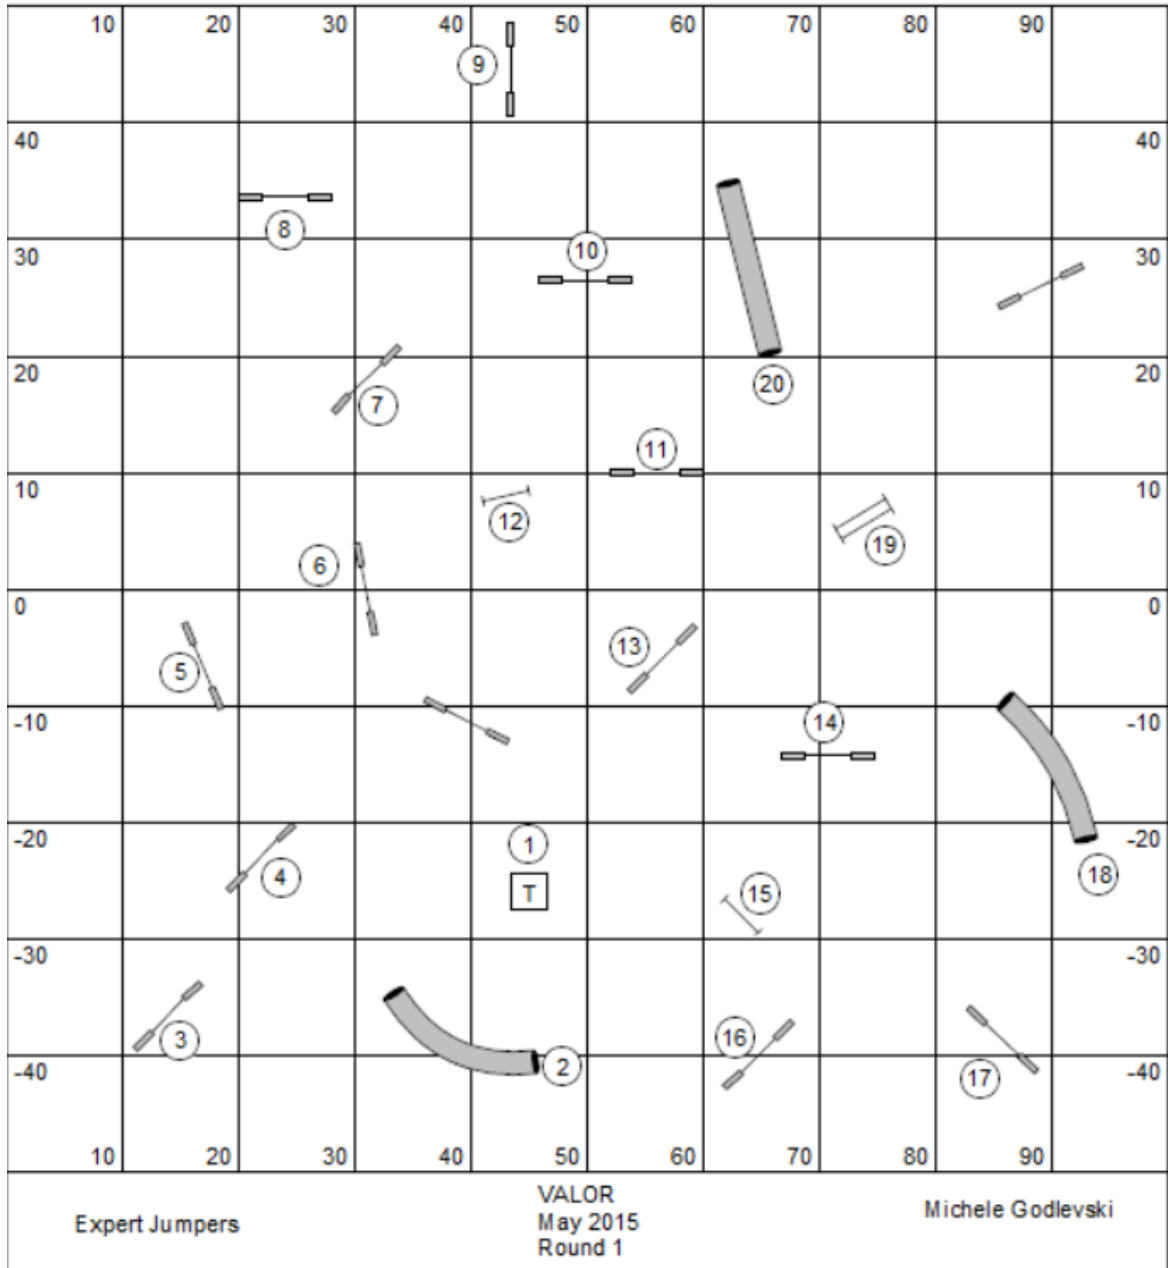

Int Std

VALOR  
May 2015  
Round 1

Michele Godlevski

Int Jumpers

VALOR  
May 2015  
Round 1

Michele Godlevski