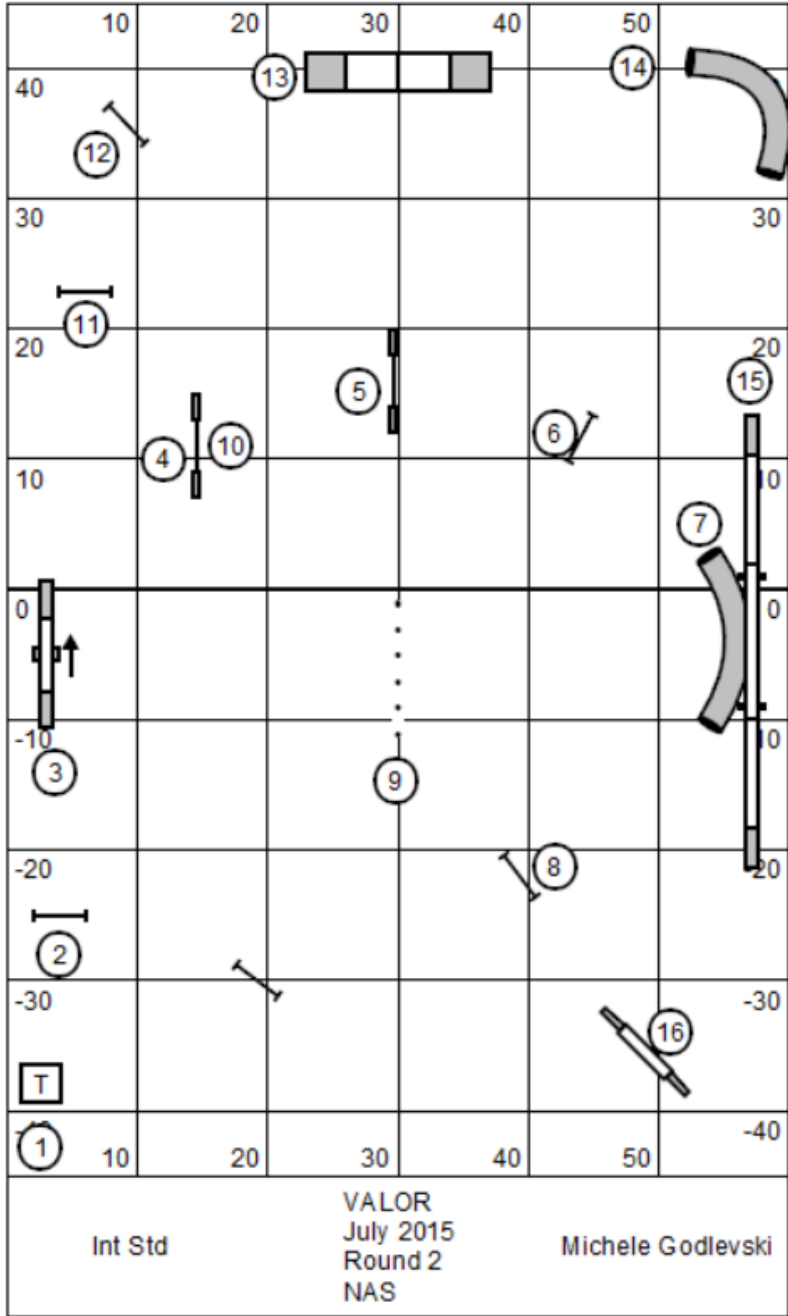

course set up map

VALOR  
 July 2015  
 Round 2  
 NAS

Michele Godlevski

Beg Std	VALOR July 2015 Round 2 NAS	Michele Godlevski
---------	--------------------------------------	-------------------

Perfect 50