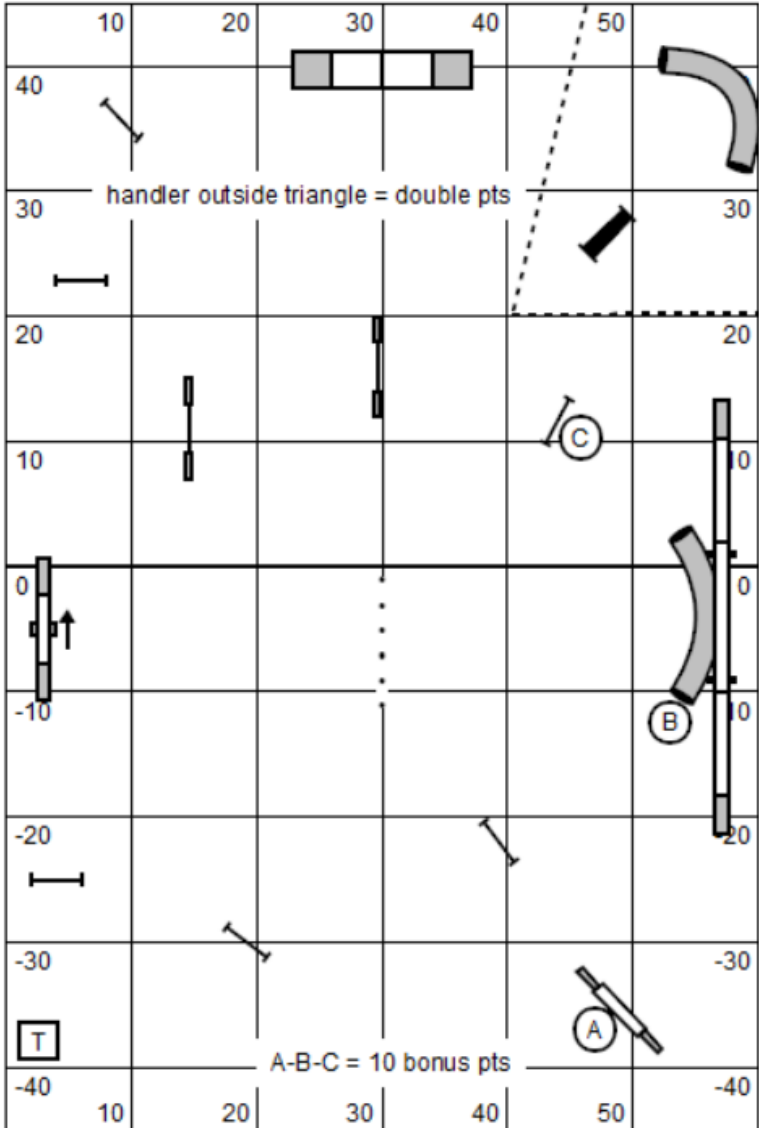

course set up map

VALOR  
 July 2015  
 Round 2  
 NAS

Michele Godlevski

Beg Std	VALOR July 2015 Round 2 NAS	Michele Godlevski
---------	--------------------------------------	-------------------

Perfect 50