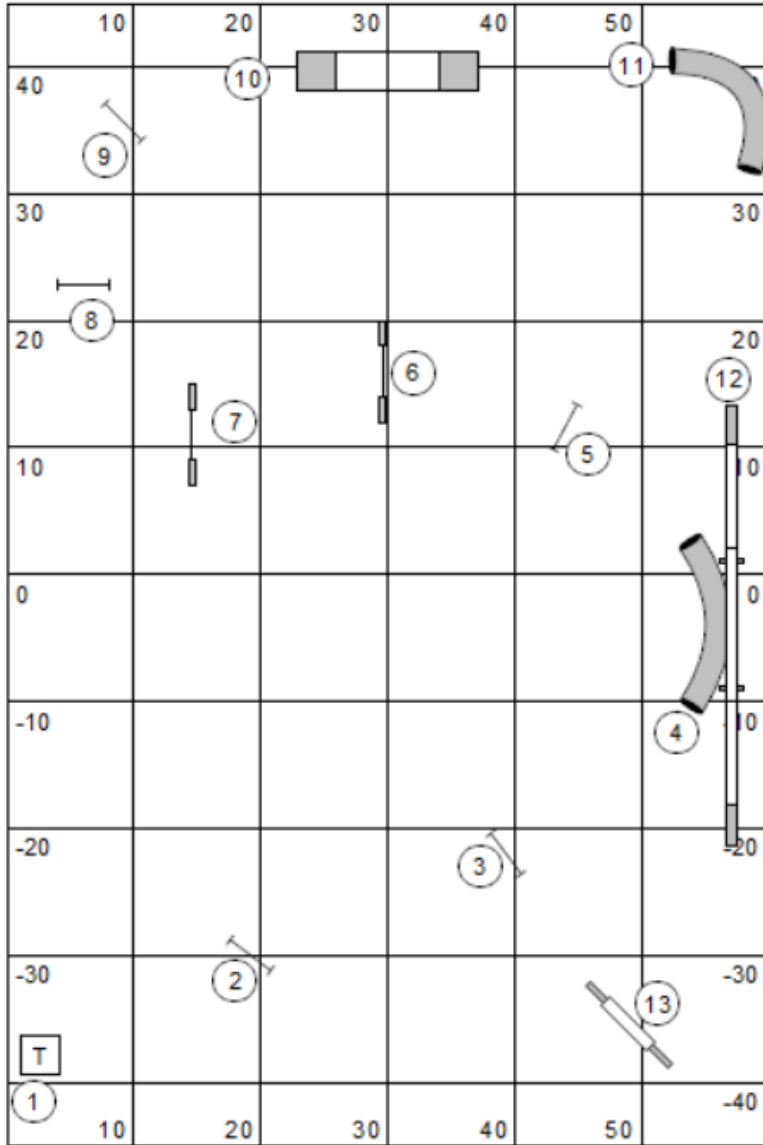

course set up map

VALOR  
 July 2015  
 Round 2  
 NAS

Michele Godlevski

Beg Std	VALOR July 2015 Round 2 NAS	Michele Godlevski
---------	--------------------------------------	-------------------

Perfect 50