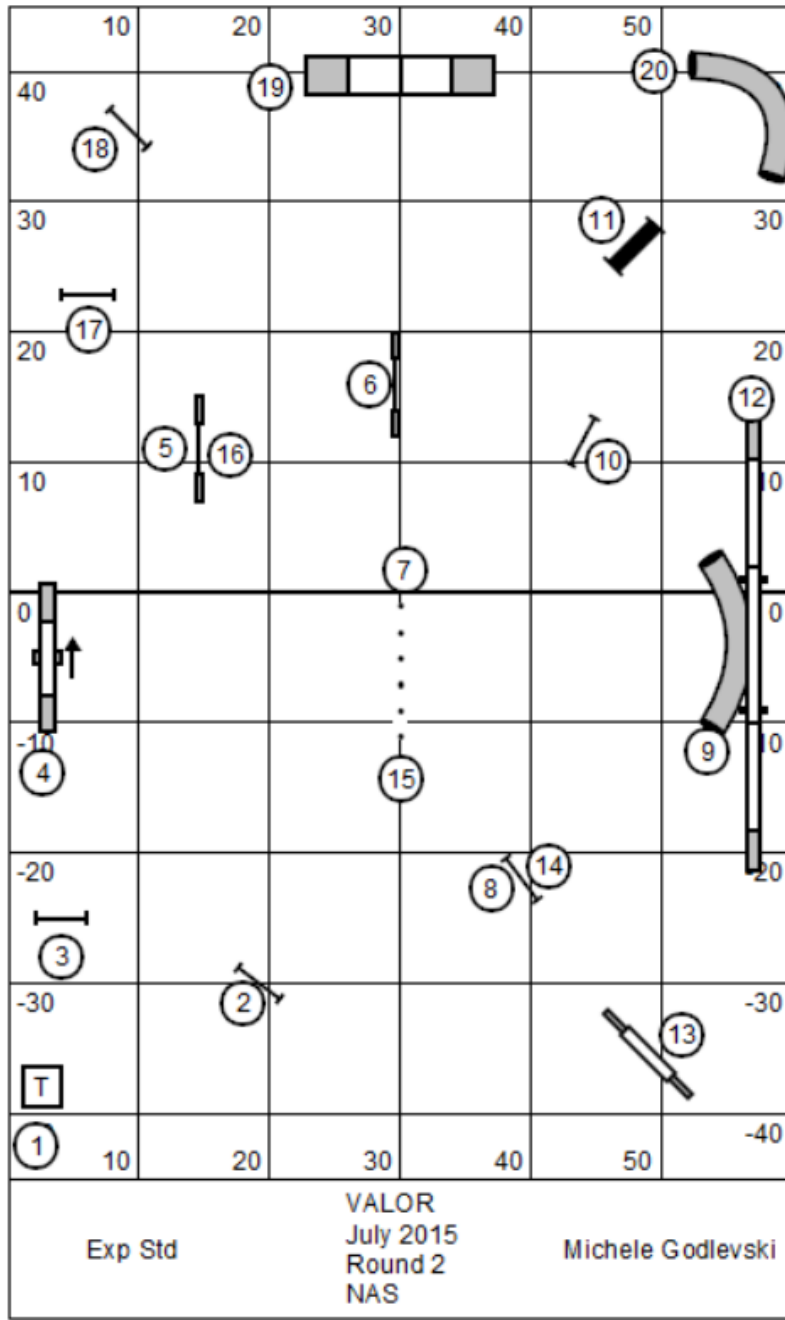

course set up map

VALOR  
 July 2015  
 Round 2  
 NAS

Michele Godlevski

Beg Std	VALOR July 2015 Round 2 NAS	Michele Godlevski
---------	--------------------------------------	-------------------

Perfect 50