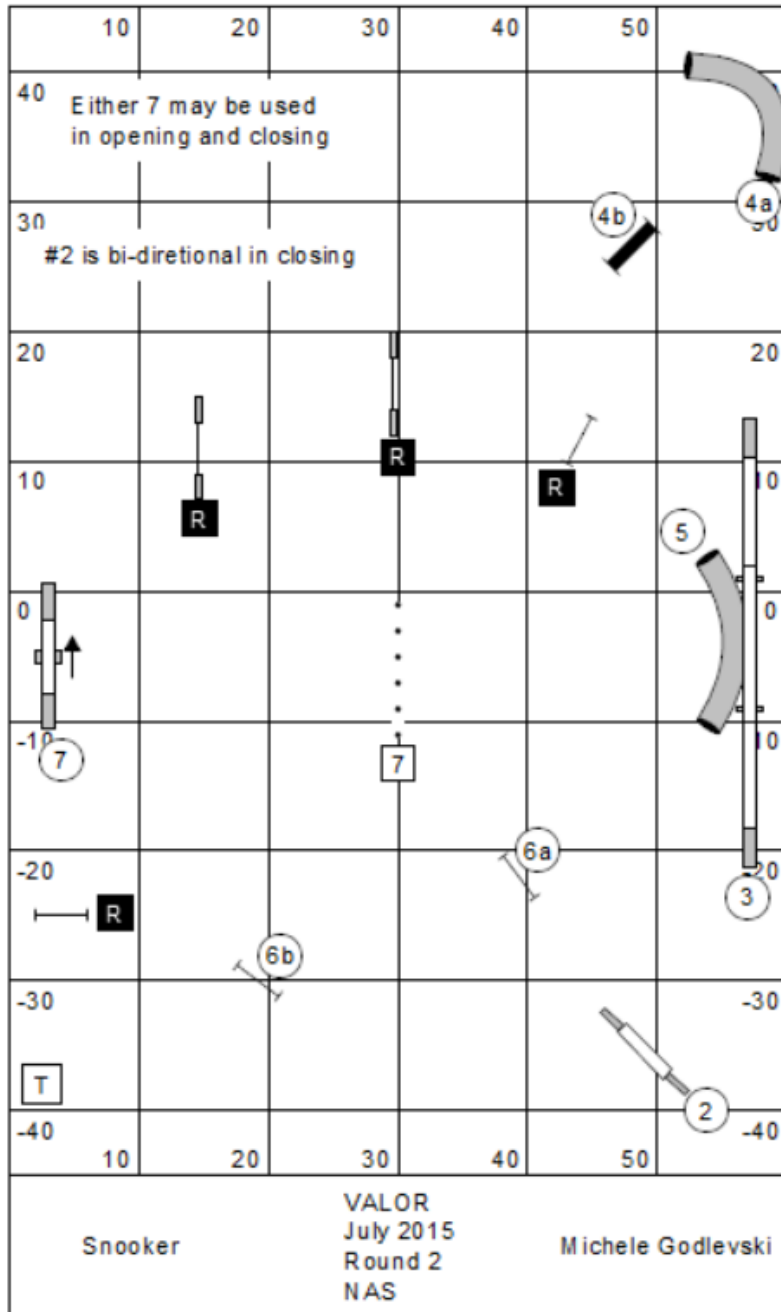

course set up map

VALOR  
 July 2015  
 Round 2  
 NAS

Michele Godlevski

Beg Std	VALOR July 2015 Round 2 NAS	Michele Godlevski
---------	--------------------------------------	-------------------

Perfect 50