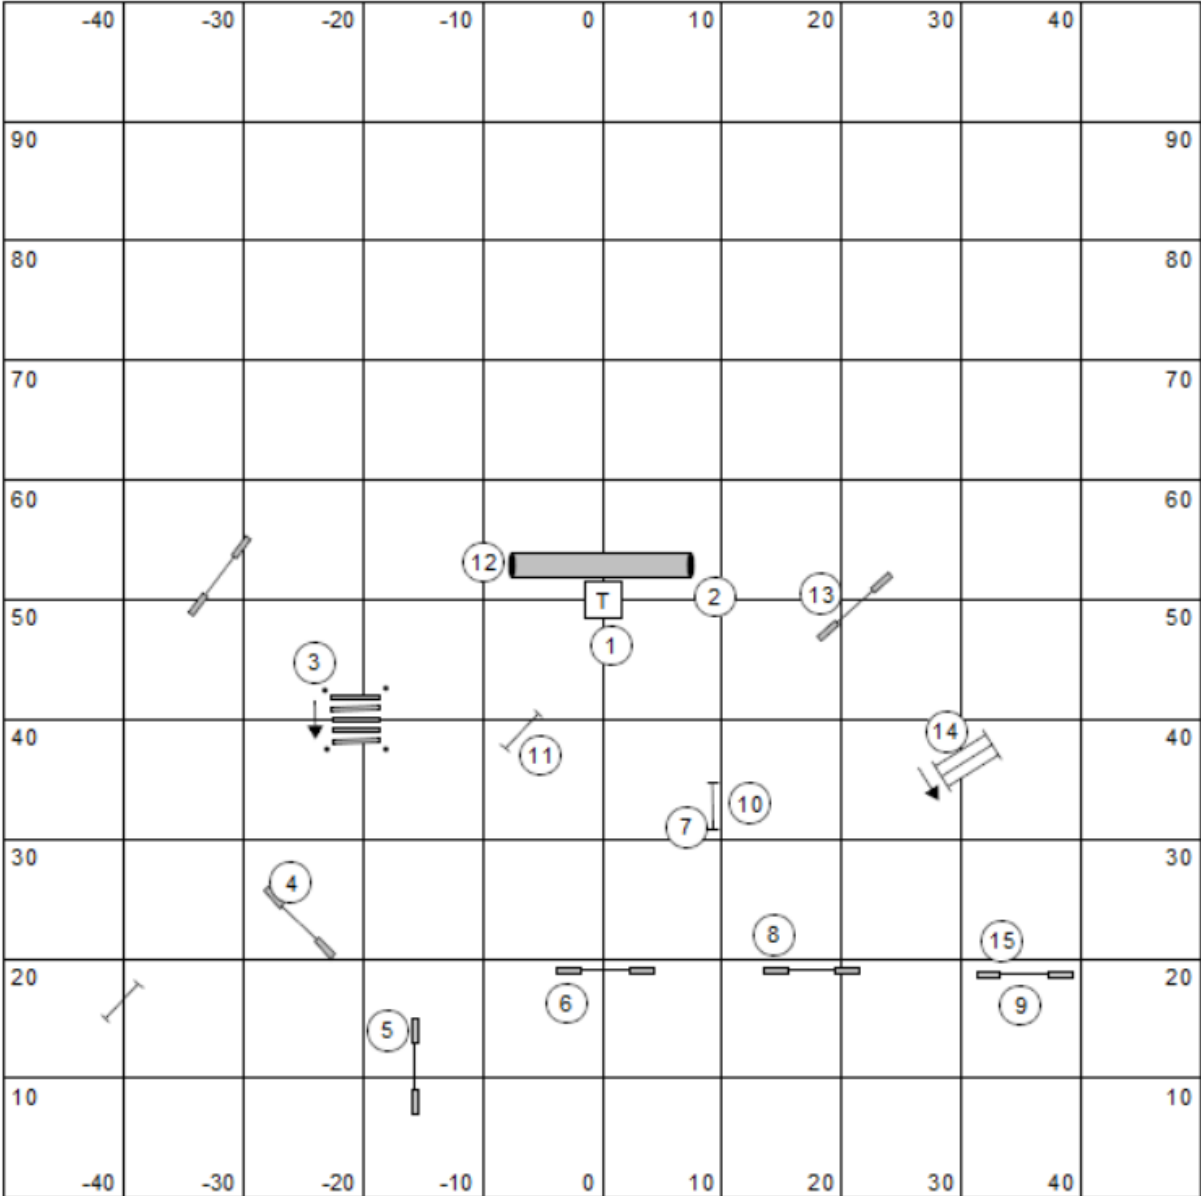

Int Jumpers	VALOR Feb 2016 Round 1	Michele Godlevski