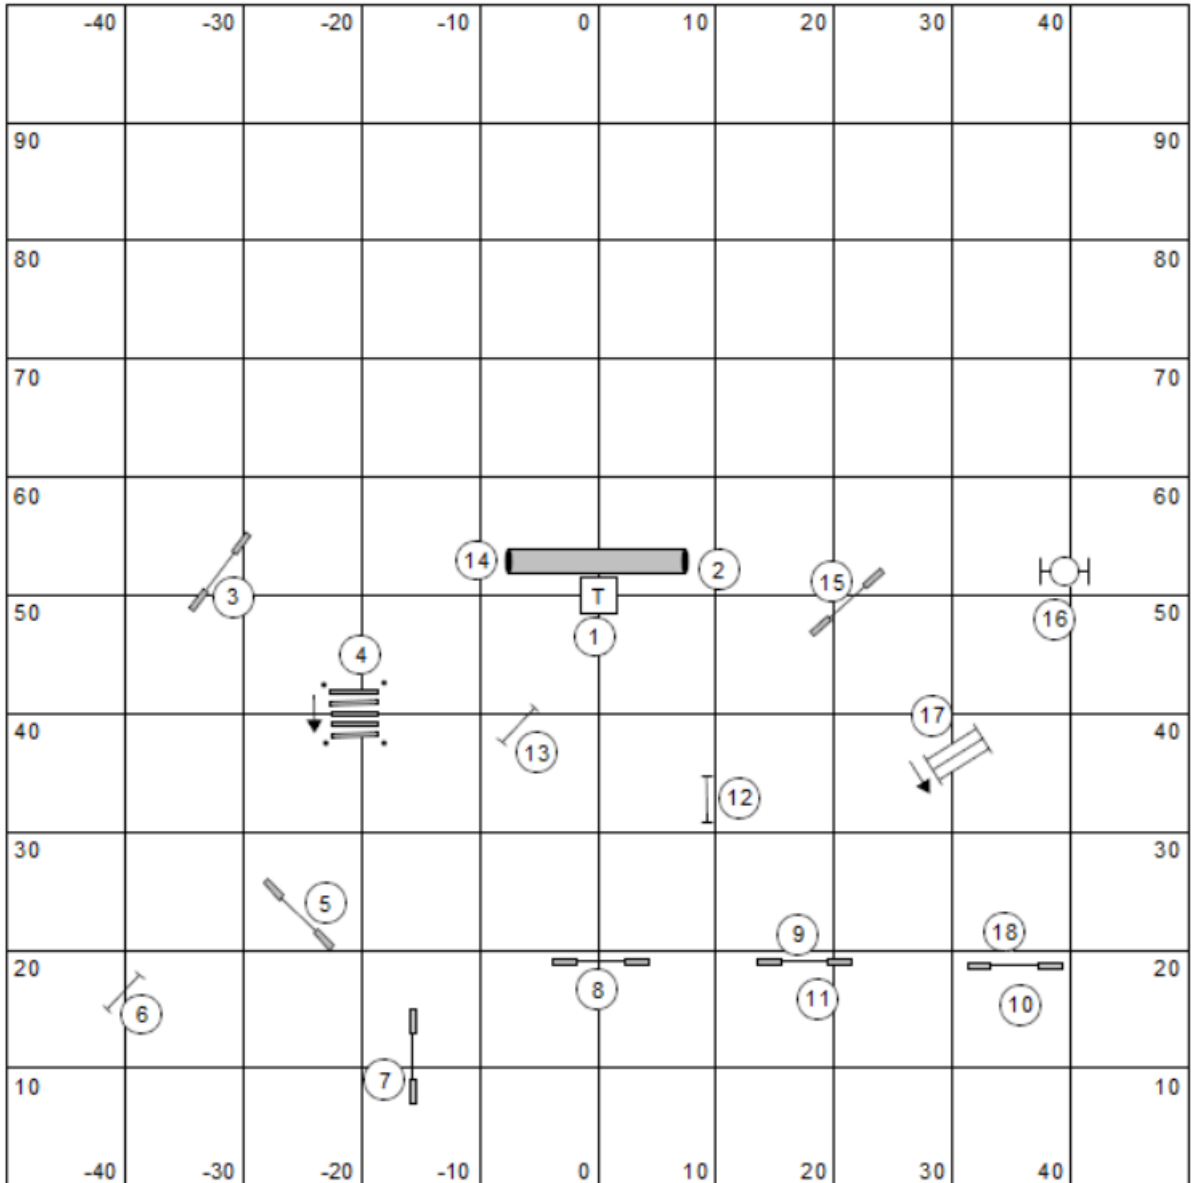

Expert Jumpers	VALOR Feb 2016 Round 1	Michele Godlevski