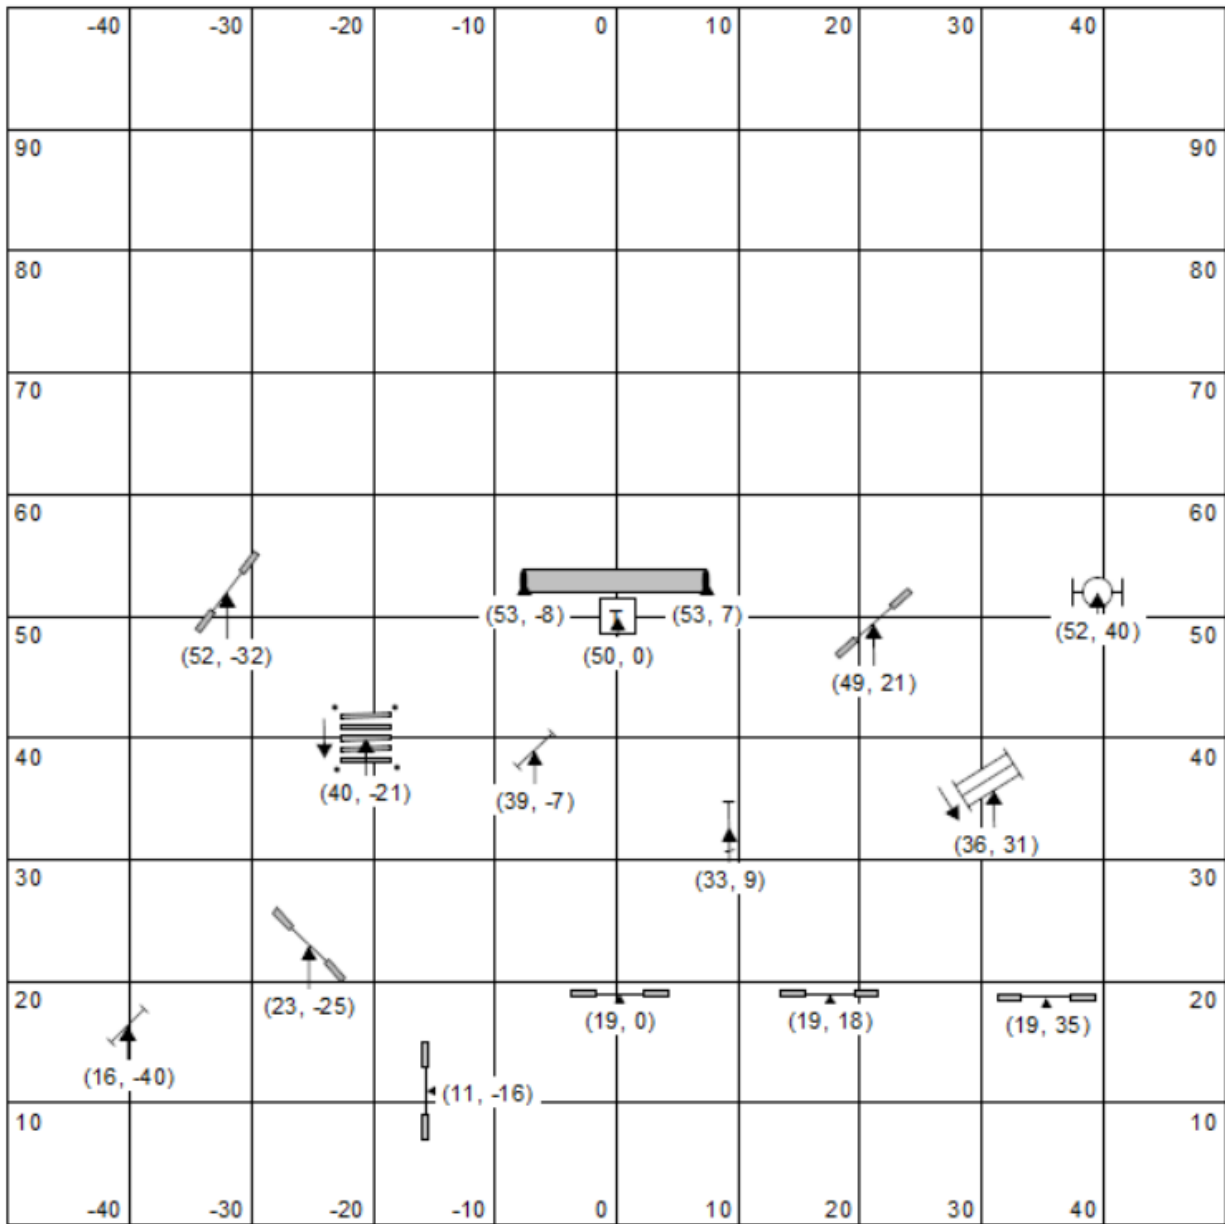

Perfect 50

VALOR
Feb 2016
Round 1

Michele Godlevski

Tunnel Jacks = Snooker Q
 Beg = up to 5
 Int = up to 6
 Exp = up to 7

VALOR
 Feb 2016
 Round 1

Michele Godlevski

Jumpers set-up map

VALOR
Feb 2016
Round 1