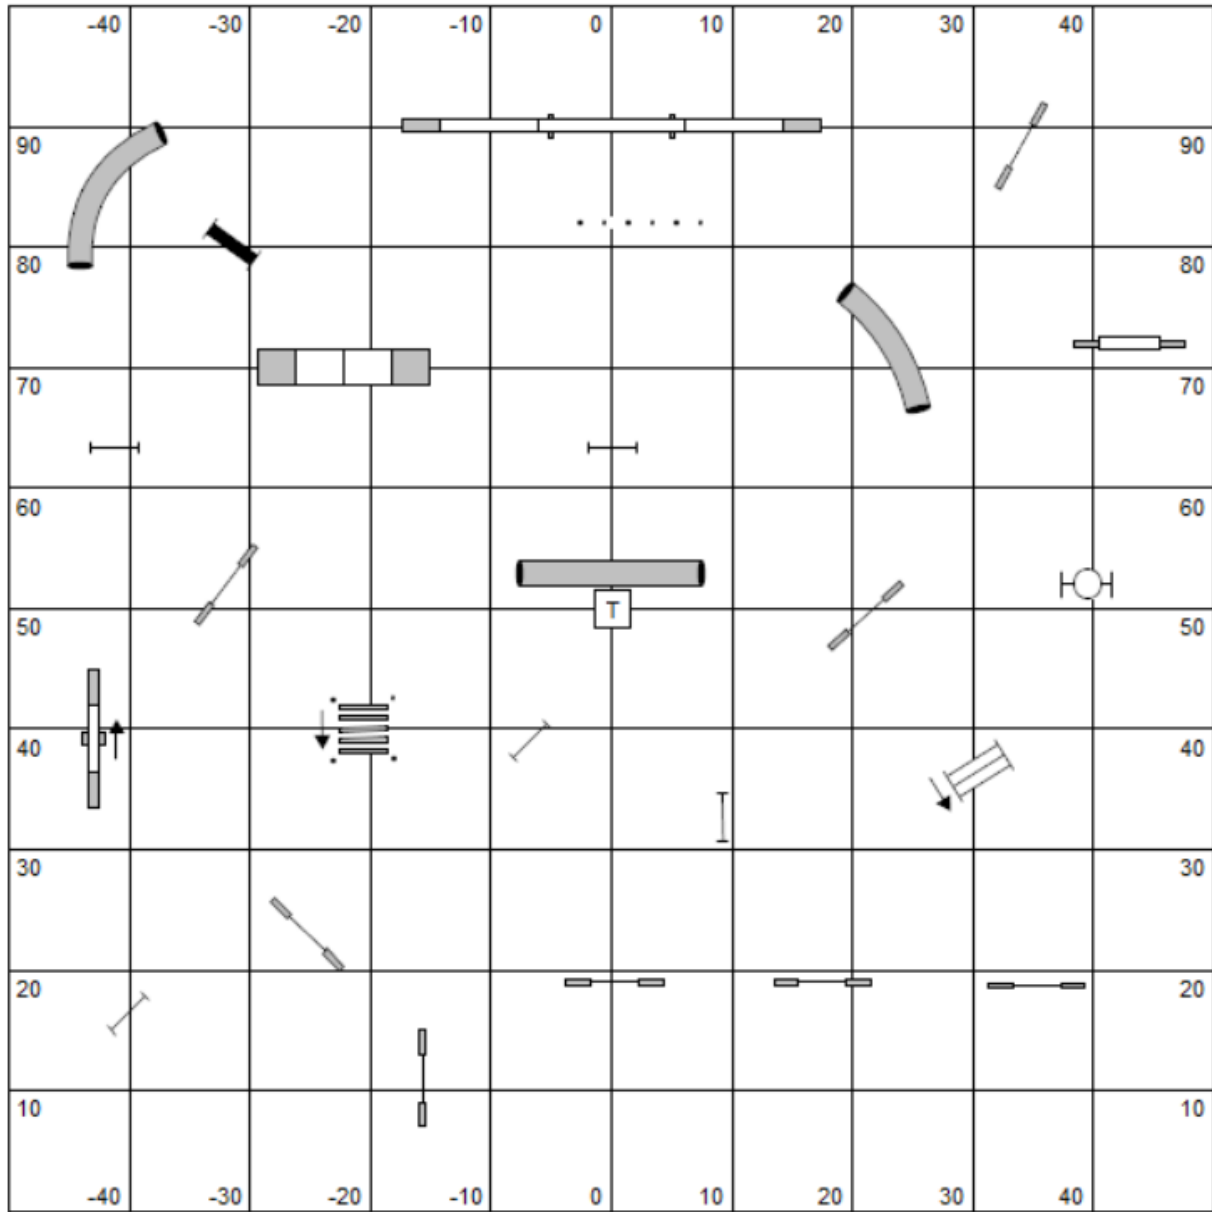

Perfect 50

VALOR
Feb 2016
Round 1

Michele Godlevski

Tunnel Jacks = Snooker Q
 Beg = up to 5
 Int = up to 6
 Exp = up to 7

VALOR
 Feb 2016
 Round 1

Michele Godlevski

Jumpers set-up map

VALOR
Feb 2016
Round 1