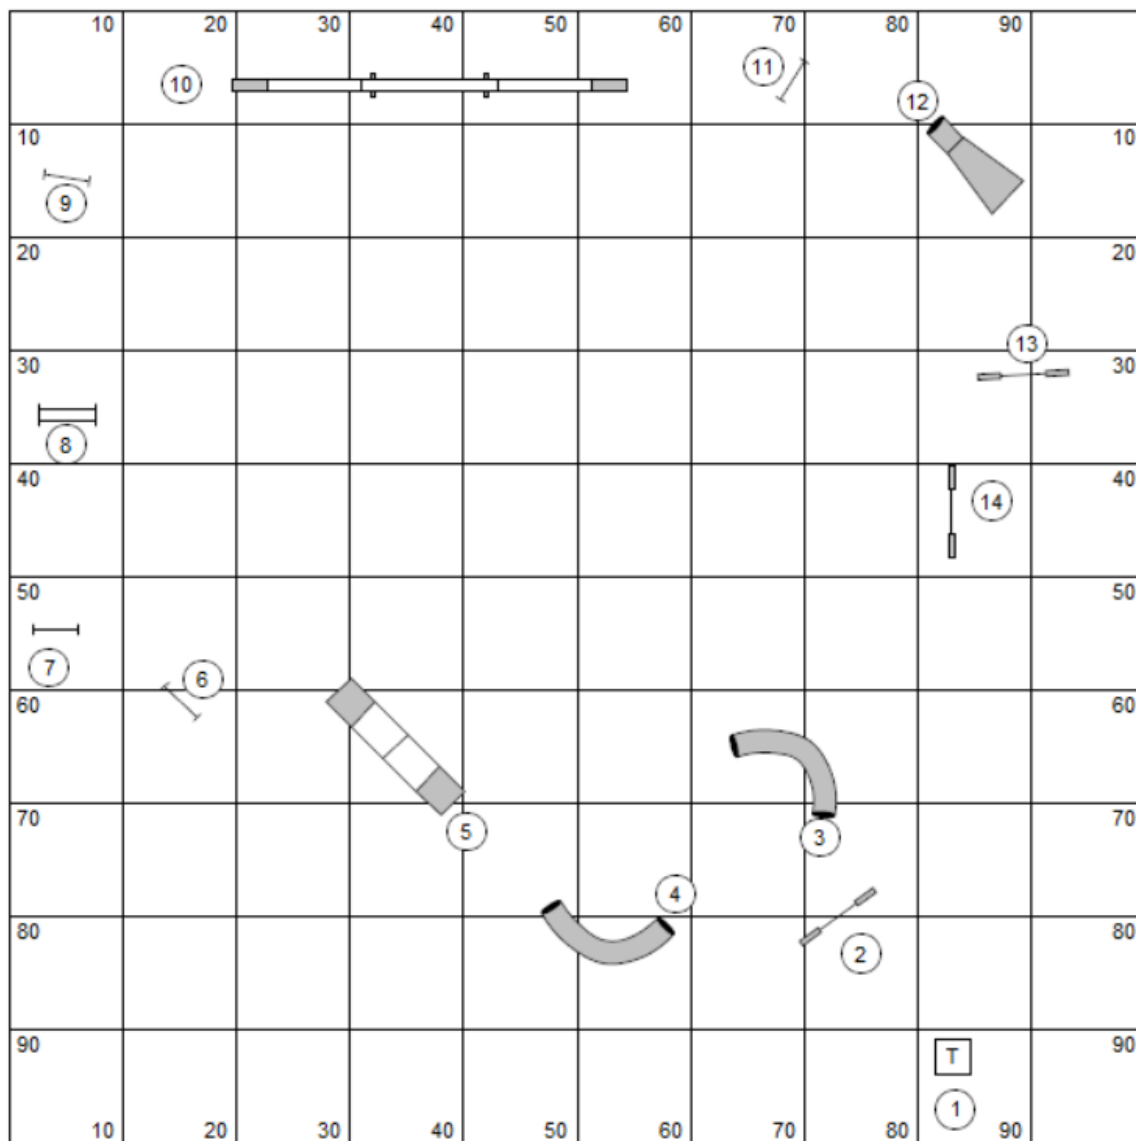

Beg Std

VALOR
April 2014
Round 3

Michele Godlevski