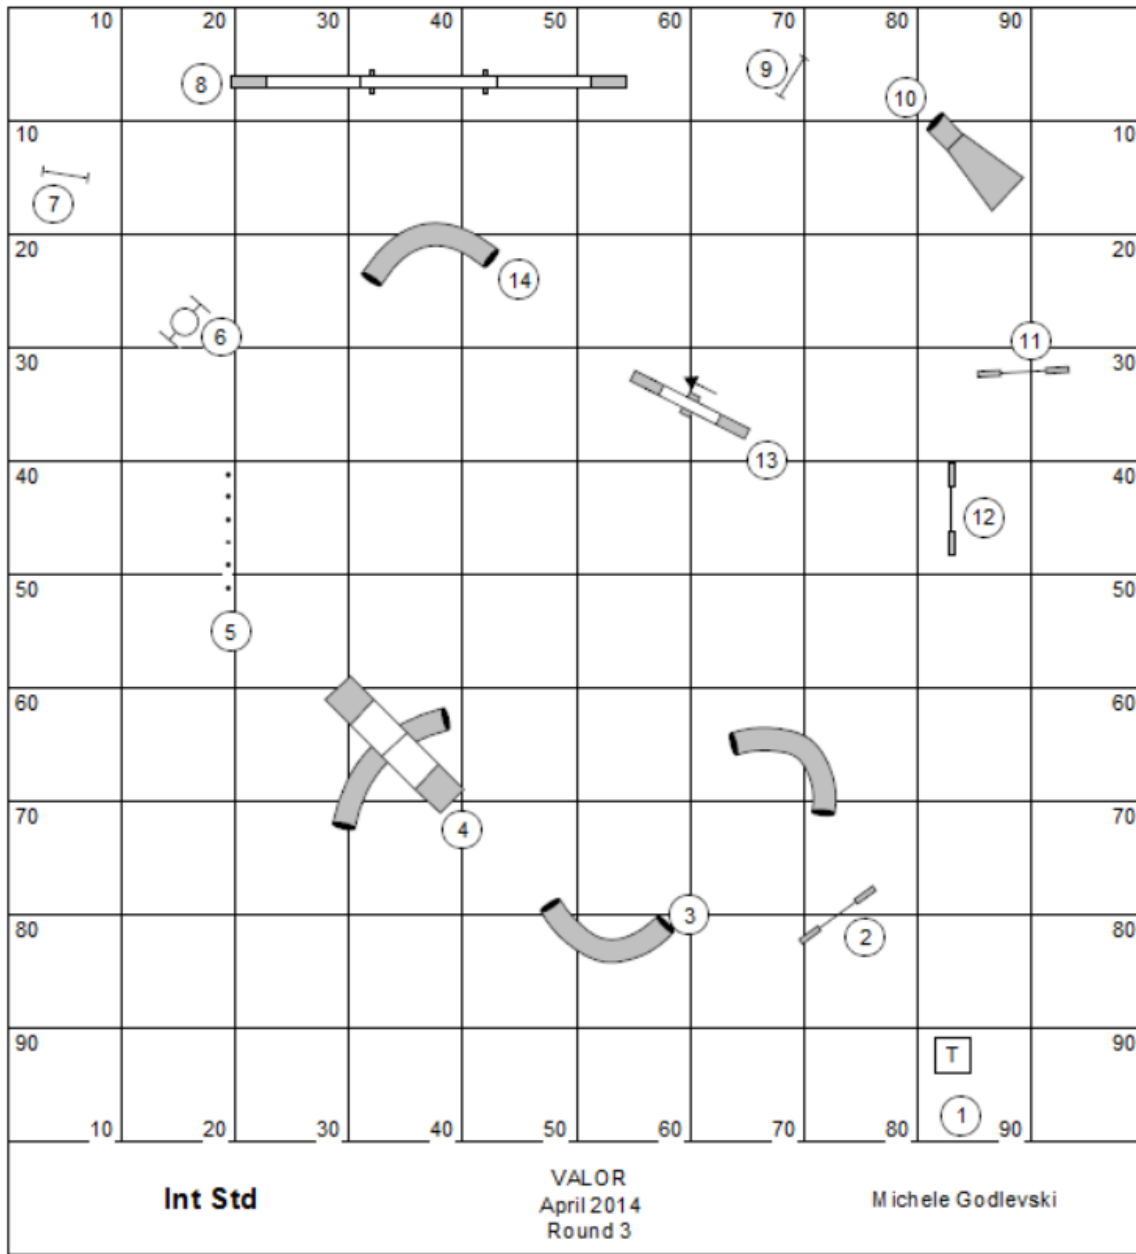

**Exp Std**

VALOR  
 April 2014  
 Round 3

Michele Godlevski

**Beg Std**

VALOR  
 April 2014  
 Round 3

Michele Godlevski

**Snooker**

VALOR  
 April 2014  
 Round 3

**Perfect 50**

Michele Godlevski

VALOR  
April 2014  
Round 3

A-B-C = 10 bonus pts  
handler inside box  
doubles points