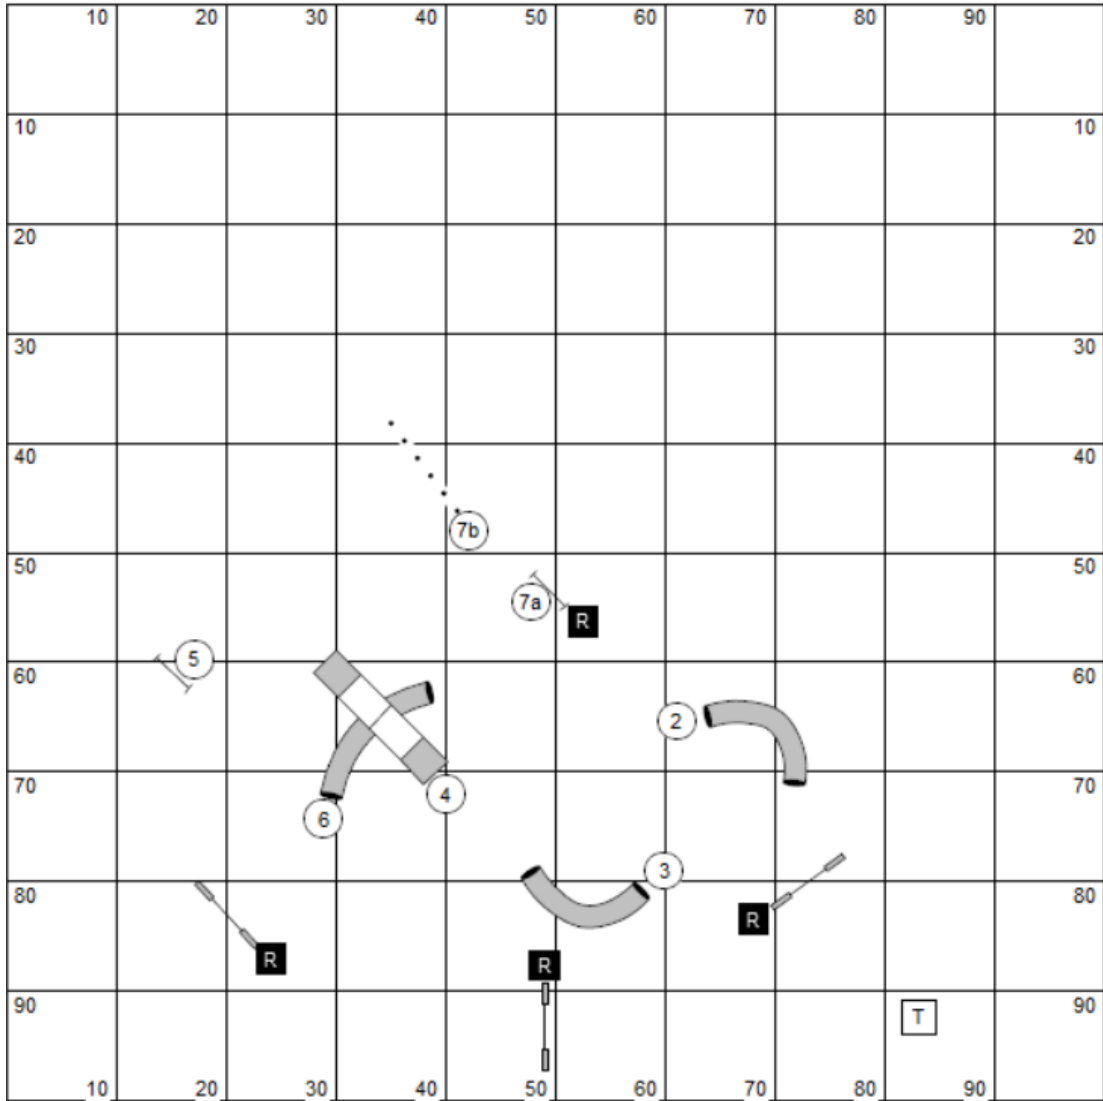

**Exp Std**

VALOR  
 April 2014  
 Round 3

Michele Godlevski

**Beg Std**

VALOR  
 April 2014  
 Round 3

Michele Godlevski

**Snooker**

VALOR  
 April 2014  
 Round 3

**Perfect 50**

Michele Godlevski

VALOR  
April 2014  
Round 3

A-B-C = 10 bonus pts  
handler inside box  
doubles points